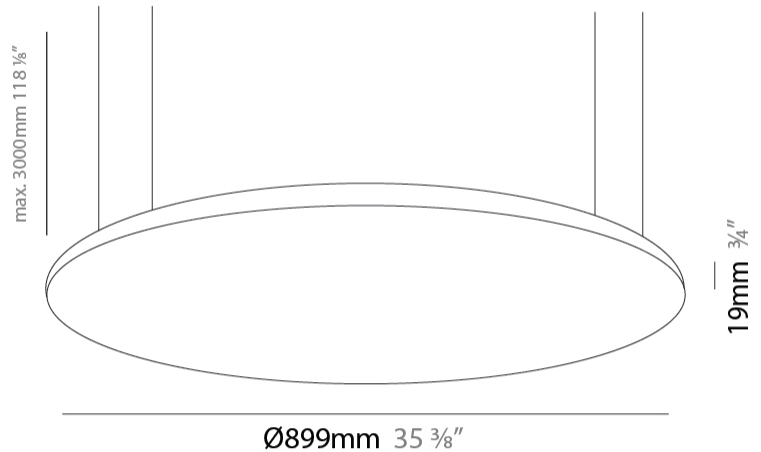

INFINITE ROUND SUSPENSION

A51059- -

base number   Color   Finish
Temperature   Options

1. To build a product code in our configurator select the specify button on the base model # product page
2. To build a manual product code on this datasheet choose from the options listed below in blue font and add the suffix to the base model #

GENERAL

Series: Infinite Round
Partner: Ivela
Division: Architectural
Installation: Suspension
Product Type: Panels
Mounting Location: Ceiling
Light Distribution: Direct

PHYSICAL

Shape: Round
Diameter (mm): 899
Diameter (in): 35 ³/₈
Height (mm): 19
Height (in): 3/4
Max. Overall Height (mm): 2500
Max. Overall Height (in): 98 ⁷/₁₆
Diffuser: Opal Polycarbonate
Fixture Finish: WHI / BLK / GLD
Fixture Material: Aluminum

ELECTRICAL

Lamp Type: LED
Input Wattage (W): 56
Dimming: Tri-Mode (Non-Dimming and Phase Dimming (120Vac only) and 0-10V Dimming)
Driver Included: No
Driver Location: Remote
Driver Type: Constant Voltage - Universal
Driver Class: Class 2
Housing: ENCP 5 (ERP) ENCP 8 (SC Power)
Input Voltage (V): 120 - 277
Output Voltage (V): 24

LED

Color Temperature (°K): 2700 / 3000 / 3500 / 4000
Max. Delivered Lumen (lm): 3360 / 3500 / 3604 / 3710
Nominal Lumen (lm): 6720 / 7000 / 7208 / 7420
CRI: >93 CRI
Lamp Life (hrs): 50000

OPTICAL

RATINGS AND CERTIFICATIONS

Certified By: Certified for North American Standards
IP rating: IP20