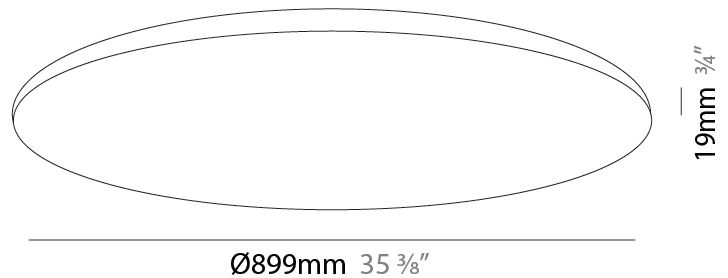

PROJECT	_____
TYPE	_____
SPECIFIER	_____
QUANTITY	_____
DATE	_____

INFINITE ROUND RECESSED

A56180- _____ - _____
base number   Color   Finish
                         Temperature   Options

1. To build a product code in our configurator select the specify button on the base model # product page
2. To build a manual product code on this datasheet choose from the options listed below in blue font and add the suffix to the base model #

GENERAL

Series: Infinite Round
Partner: Ivela
Division: Architectural
Installation: Recessed
Product Type: Panels
Mounting Location: Ceiling
Light Distribution: Direct

PHYSICAL

Shape: Round
Diameter (mm): 899
Diameter (in): 35 ³/₈
Height (mm): 19
Height (in): 3/4
Diffuser: PMMA - Opal
Fixture Finish: WHI / BLK / GLD
Fixture Material: Aluminum

ELECTRICAL

Lamp Type: LED
Input Wattage (W): 56
Dimming: Tri-Mode (Non-Dimming and Phase Dimming (120Vac only) and 0-10V Dimming)
Driver Included: No
Driver Location: Remote
Driver Type: Constant Voltage - Universal
Driver Class: Class 2
Housing: ENCP 5 (ERP) ENCP 8 (SC Power)
Input Voltage (V): 120 - 277
Output Voltage (V): 24

LED

Color Temperature (°K): 2700 / 3000 / 3500 / 4000
Max. Delivered Lumen (lm): 3360 / 3500 / 3604 / 3710
Nominal Lumen (lm): 6720 / 7000 / 7208 / 7420
CRI: >93 CRI
Lamp Life (hrs): 50000

OPTICAL

RATINGS AND CERTIFICATIONS

Certified By: CSA Certified to UL and CSA Standards
IP rating: IP20